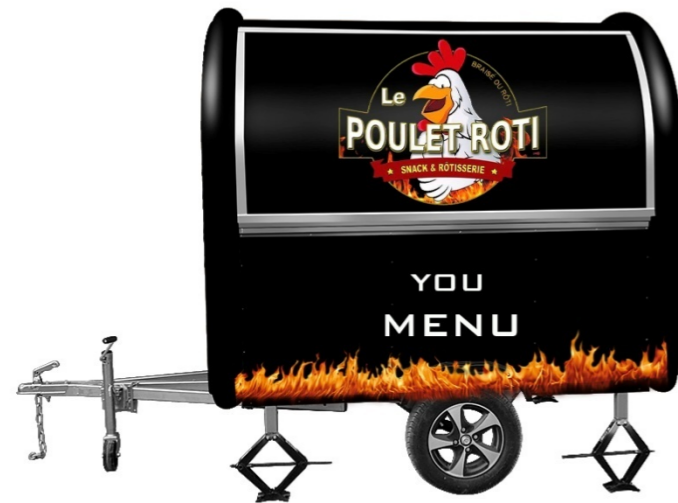

€12600

www.ertzoda.com

ICE CREAM★ERZODA

- Retro ERZODA TRAILER (230X200CM)
- Stainless steel table, sink
- Ice Cream Freezer(ZSG-1)
- Power system*4 sockets
- Hot water connection
- 220V or 110V, 16A, standard electricity

€13800

www.ertzoda.com

SPAGHETTI★ERZODA

- Retro ERZODA TRAILER (230X200CM)
- Stainless steel table, sink
- Electric Pasta Cooker (EH-638)
- bain-marie (EH-4)
- Hoods(750mm)
- 1 set 200L Workbench Fridge(BX05)
- Power system*4 sockets

€13500

www.ertzoda.com

POULET★ERZODA

- Retro ERZODA TRAILER (230X200CM)
- Stainless steel table, sink
- Gas Rotisserie 15 pieces chickens (JGT-3P)
- 1 set 200L Workbench Fridge(BX05)
- Power system*4 sockets
- Hot water connection
- 220V or 110V, 16A, standard electricity

€13600

www.erzoda.com

BEER★ERZODA

- Retro ERZODA TRAILER (230X200CM)
- Stainless steel table, sink
- Glass door beverage refrigerator (PJG-1)
- 1 set 200L Workbench Fridge (BX05)
- Power system*4 sockets
- Hot water connection
- 220V or 110V, 16A, standard electricity