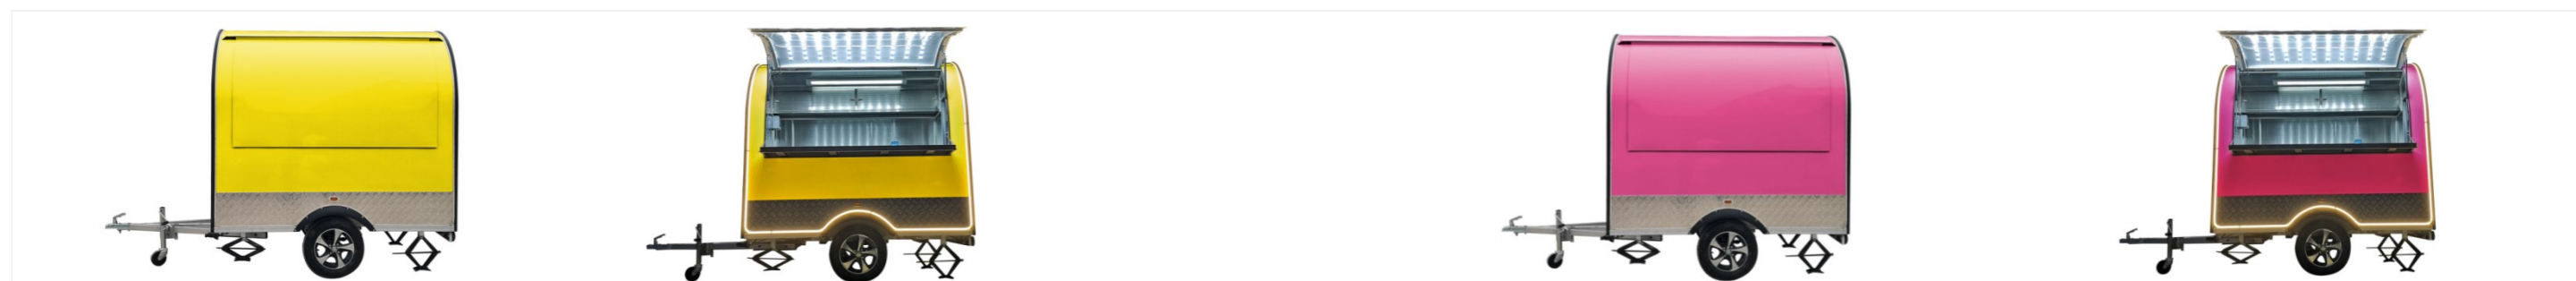

Overall size (L*W*H)	Body size (L*W*H)	Internal size (L*W*H)	Total weight	Axis	Allowed total weight	Brake system	Tire size	Suitable number	RETAIL PRICE /EXW
350x165x230cm	230x165x230cm	210x147x195cm	450 KG	1*Axis	1000 KG	No (optional)	165/R13	1 people	€11800
400x165x230cm	280x165x230cm	260x147x195cm	500 KG	1*Axis	1000 KG		165/R13	1 people	€12400
350x200x240cm	230x200x240cm	210x186x195cm	520 KG	1*Axis	1000 KG		165/R13	1 people	€12400
400x200x240cm	280x200x240cm	260x186x195cm	550 KG	1*Axis	1500 KG		185/R14	1-2 people	€13000