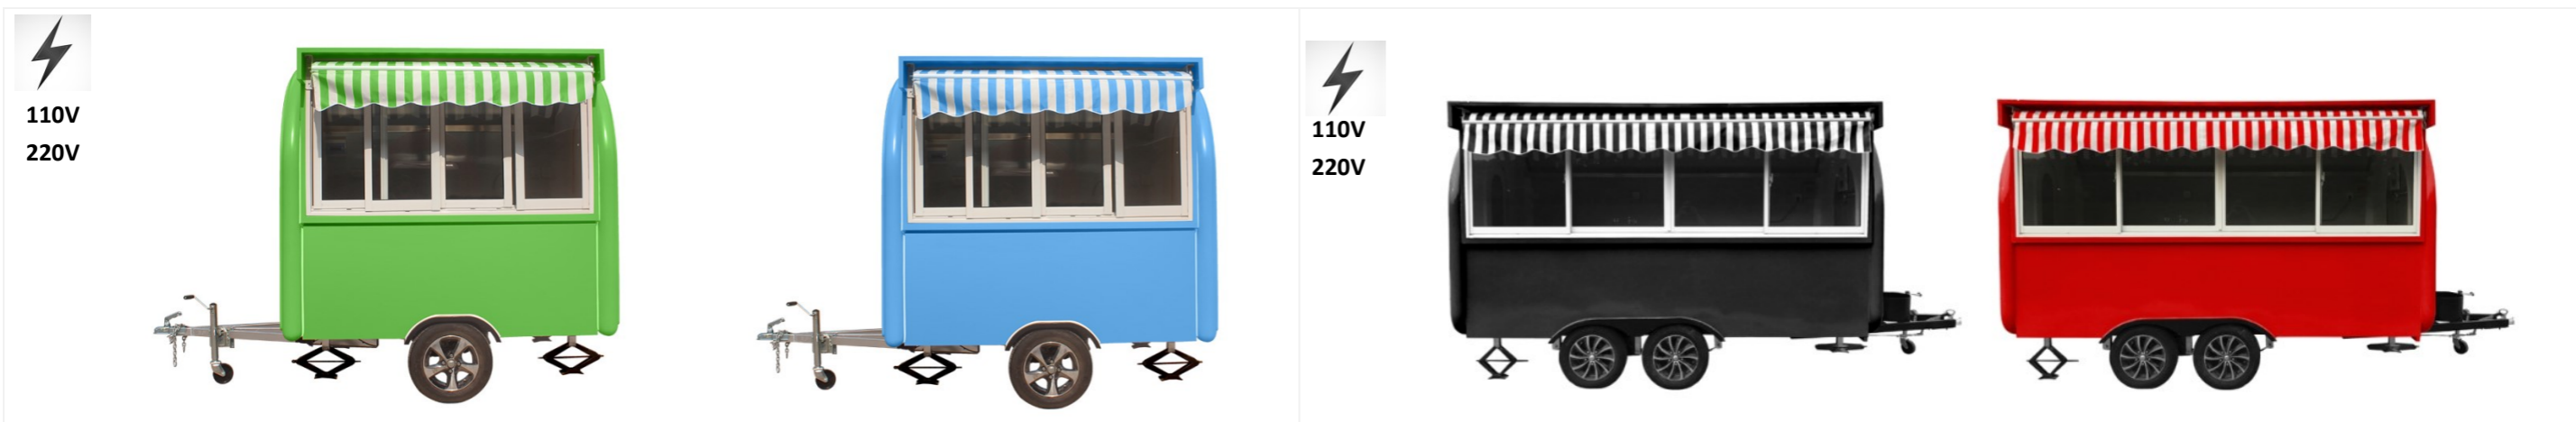

ETZ/ETD SERIES

Overall size (L*W*H)	350x165x230cm	400x165x230cm	350x200x240cm	400x200x240cm	470x200x240cm	530x200x240cm	580x200x240cm	630x200x240cm
Body size (L*W*H)	230x185x230cm	280x185x230cm	230x220x240cm	280x220x240cm	340x220x240cm	400x220x240cm	450x220x240cm	500x220x240cm
Internal size (L*W*H)	210x147x195cm	260x147x195cm	210x186x195cm	260x186x195cm	320x186x195cm	380x186x195cm	430x186x195cm	480x186x195cm
Total weight	370 KG	420 KG	450 KG	500 KG	700 KG	800 KG	900 KG	1000 KG
Axis	1*Axis	1*Axis	1*Axis	1*Axis	2*Axis	2*Axis	2*Axis	2*Axis
Allowed total weight	1000 KG	1000 KG	1000 KG	1500 KG	3000 KG	3000 KG	3000 KG	3000 KG
Brake system	No (optional)	No (optional)	No (optional)	No (optional)	Installation	Installation	Installation	Installation
Tire size	165/R13	165/R13	165/R13	185/R14	185/R14	185/R14	185/R14	185/R14
Suitable number	1 people	1 people	1 people	1-2 people	2-3 people	3-4 people	3-4 people	4-5 people
RETAIL PRICE /EXW	€11200	€11600	€12000	€12700	€14400	€15400	€16400	€17400