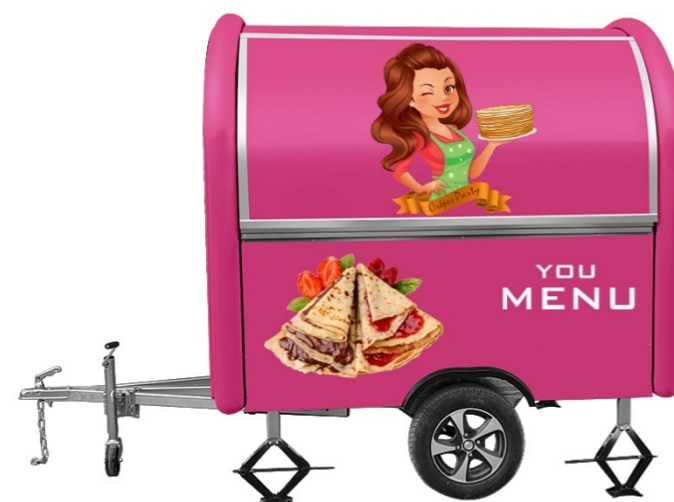

PIZZA★ERZODA

- Retro ERZODA TRAILER (230X200CM)
- Stainless steel table, sink
- Electric pizza oven, can bake two 35 cm pizzas(PZ-2)
- 1 set 200L Workbench Fridge(BX05)
- Power system*4 sockets
- Hot water connection
- 220V or 110V, 16A, standard electricity

€12800

www.ertzoda.com

CREPES★ERZODA

- Retro ERZODA TRAILER (230X200CM)
- Stainless steel table, sink
- Electric Crepe Maker(DE-2)
- 1 set 200L Workbench Fridge(BX05)
- Power system*4 sockets
- Hot water connection
- 220V or 110V, 16A, standard electricity

€12800

www.ertzoda.com

COFFEE★ERZODA

- Retro ERZODA TRAILER (230X200CM)
- Stainless steel table, sink
- Double semi-automatic coffee machine (K102T)
- 1 set 72L Fridge(BX07)
- Power system*4 sockets
- Hot water connection
- 220V or 110V, 16A, standard electricity